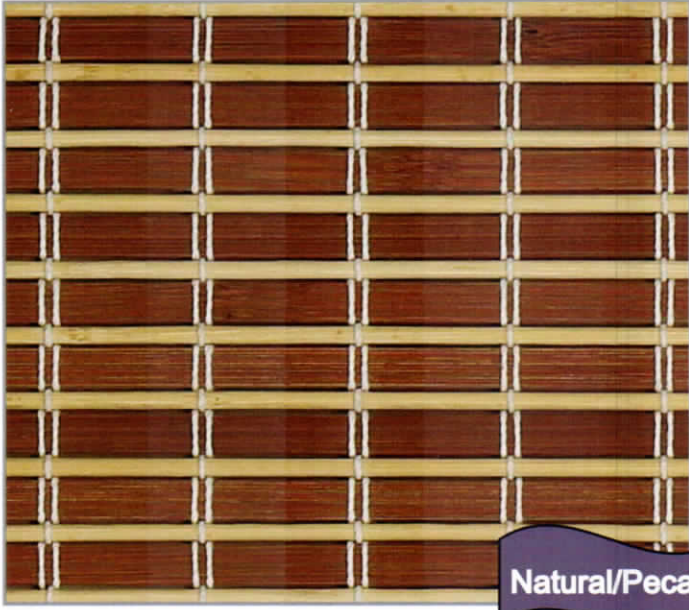

Natural Woven Wood Patterns

Simply Elegance!

FINECRAFT

WINDOW FASHION

Woven - New Patterns & Corresponding Grids

Name of Pattern	Group 1	Group 2	Group 3	Group 4	Group 5	Group 6
Bahamas						
City Reeds						
Classic						
Country Reeds						
Country Yard						
Crown						
Elegance						
Fantasy						
Fashion						
Fiesta						
Flax Grass						
Forest						
Hawaii Reeds						
Island						
Kaiser						
Las - LV						
Liberty						
Luxury						
Manhattan						
Matchstick						
Mini Tortoise Shell Deluxe						
Oboe						
Ocean Reeds						
Pacific						
Pagoda						
Quadrel						
Queen						
Rain Forest						
Ranch						
Sommerset						
Terrace						
Tortoise Shell Deluxe						
Tortoise Shell Regular						
Victoria						
Village Reeds						
Willow						
Windsor						

Natural Woven Wood Patterns

Simply Elegance!

Natural/Pecan

Bahamas

Price Chart B

Maximum Width: 144"

Weight: 0.242 lb/sq.ft

Available Color: