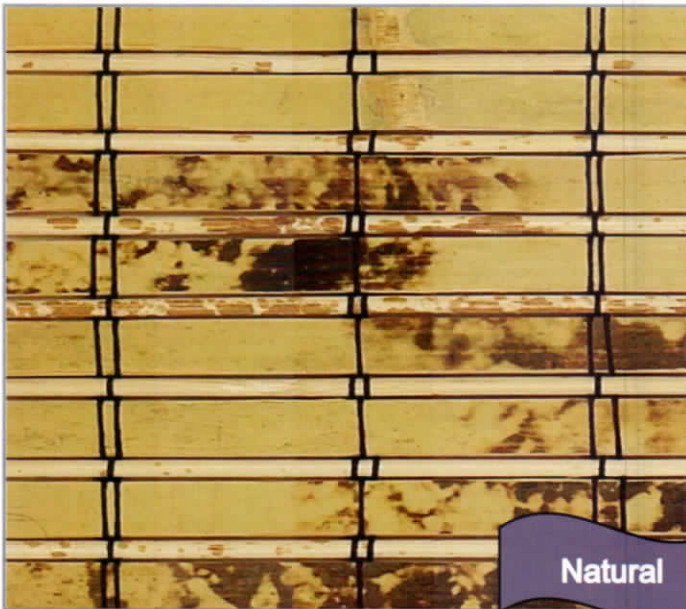

Tortoise Shell Deluxe

Price Chart C

Maximum Width: 144"

Weight: 0.322 lb/sq.ft

Available Color:

- •Pecan
- •Natural
- •Mahogany