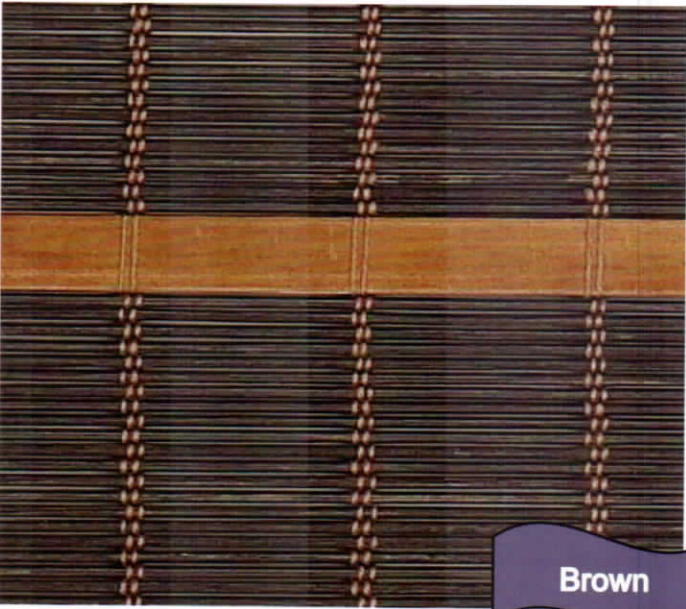

Brown

Rainforest

Price Chart E

Maximum Width: 96"

Weight: 0.212/sq.ft

Available Color:

- •Pecan
- •Brown
- •Natural