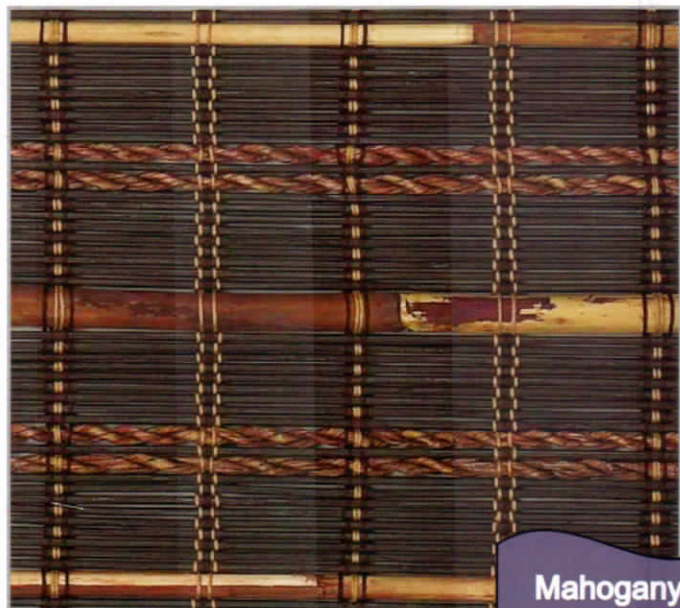

Mahogany

Village Reeds

Price Chart C

Maximum Width: 144"

Weight: 0.282 lb/sq.ft

Available Color:

- •Pecan
- •Natural
- •Mahogany