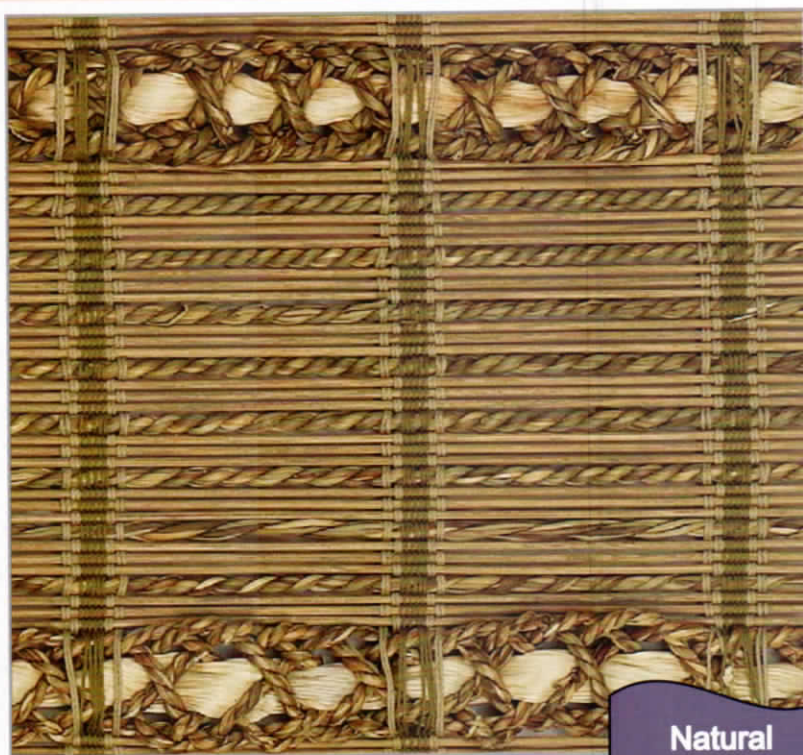

Available Color:

- Pecan
- Brown
- Natural

Natural

Pecan

Natural Woven Wood Patterns

Simply Elegance!

Natural

Ranch

Price Chart F

Maximum Width: 96"

Weight: 0.201 lb/sq.ft

Available Color:
•Natural

Pecan

Summerset

Price Chart C

Maximum Width: 96