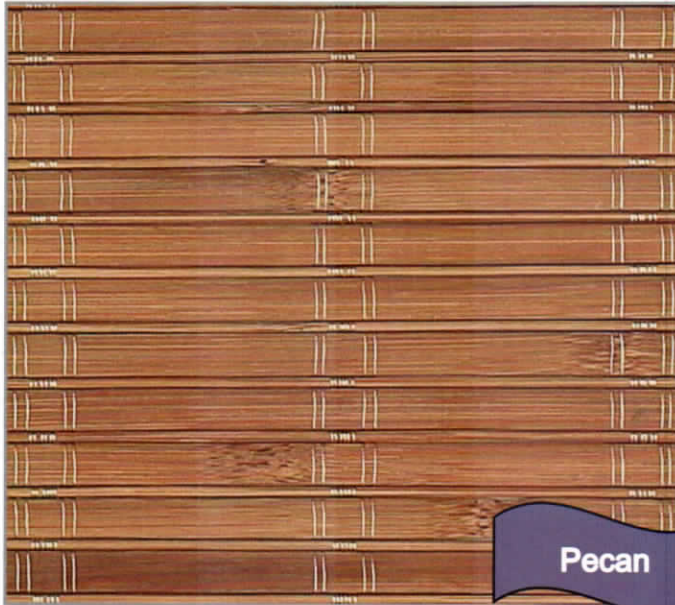

Green

Mahogany

Natural

Natural Woven Wood Patterns

Simply Elegance!

Pecan

Mini Tortoise Shell Deluxe

Price Chart D