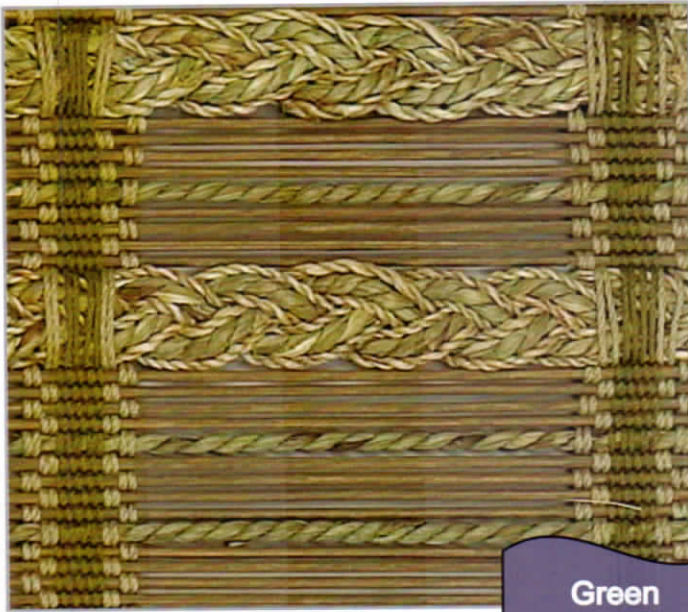

Natural Woven Wood Patterns

Simply Elegance!

Green

Fashion

Price Chart F

Maximum Width: 96"

Weight: 0.202 lb/sq.ft

Available Color:

- •Green
- •Natural
- •Mahogany