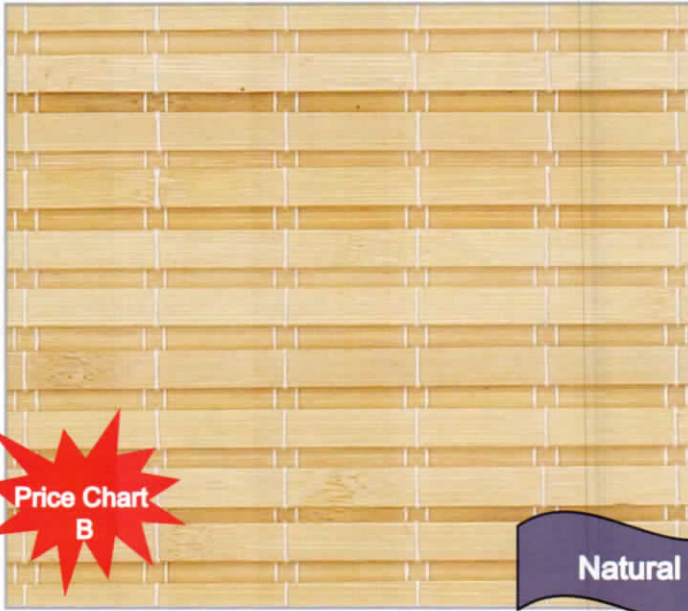

Maximum Width: 96"

Weight: 0.232/sq.ft

Available Color:

- Pecan
- Brown
- Natural
- Mahogany

Natural Woven Wood Patterns

Simply Elegance!

Price Chart B

Natural