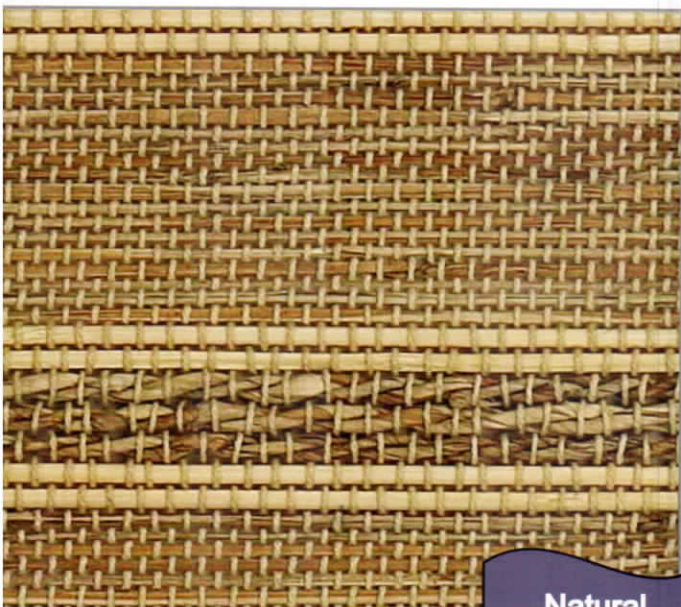

- Blue
- Pecan
- Brown
- Cherry
- Natural
- Mahogany

**not all of fabric has width of 144", please call for details.

Natural

Mahogany

Blue

Brown

Cherry

Natural

Fantasy

Price Chart F

Maximum Width: 144"

Weight: 0.181 lb/sq.ft

Available Color:

- Natural
- Mahogany

Mahogany

Natural Woven Wood Patterns