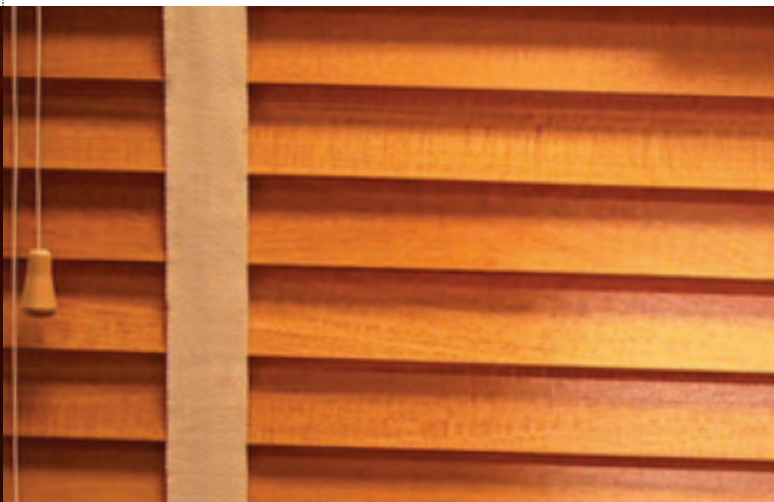

CUSTOM WOOD SHUTTERS

Shutters was founded in 1998 as a highly innovative, With a background in Mechanical Engineering, and man

CUSTOM BLINDS

WOOD

FineWoods 2" basswood horizontal blind in stain design with fabric cotton tapes.

WOVEN SHADES

FineWoods Woven Shade showing natural grass product with designer bamboo pole from the Dynasty.collection.