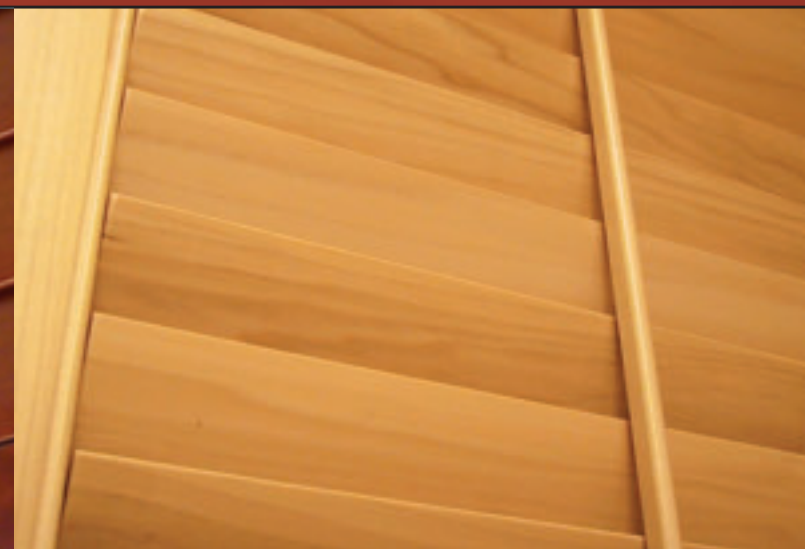

www.finecraftshutters.com

Raise Your
Expectations.